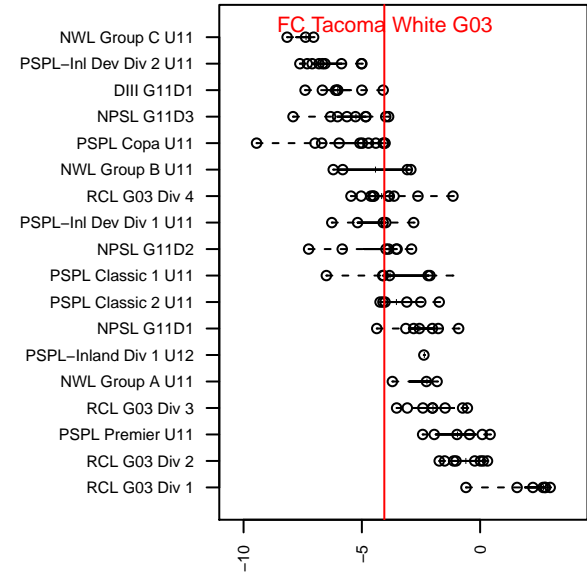

FC Tacoma White G03

FC Tacoma
 Tacoma, WA
 G03 total strength=286
 attack=0.24 defense=0.12
 fall league = PSPL Copa U11
 spr league = Spr PSPL Copa U11

alt names used:
 GU11 Sparta '03
 FC Tacoma G03 White
 NORTAC FC Tacoma G03 White
 NORTAC FC Tacoma G03 White

Venues played:
 2014 KITG GU11 Red
 2014 Tye Cup U11
 2014 PSPL Copa U11
 2014 Spr PSPL Copa U11

**attack and defense variance (black dot)
relative to other teams
and top 10 in region**

**attack and defense rating
relative to others at age
and all opponents in last 13 months**