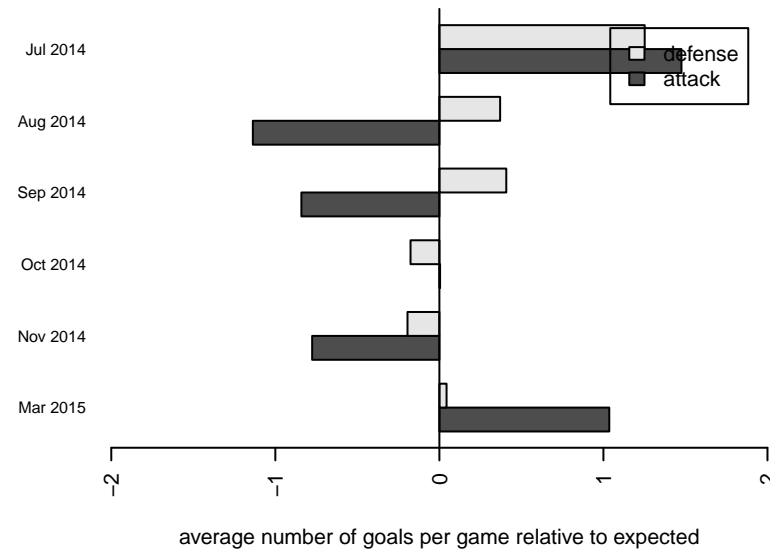

Performance relative to 13 month average