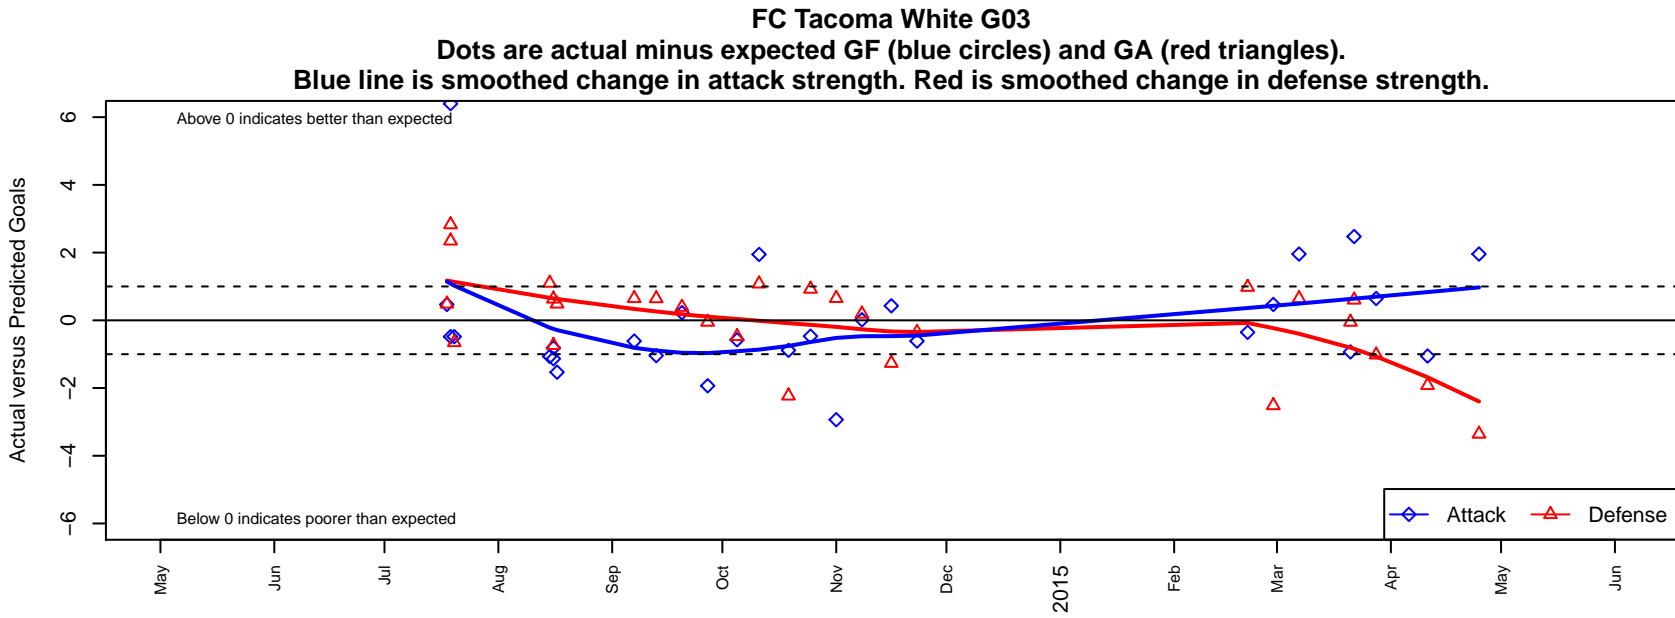

FC Tacoma White G03

FC Tacoma
 Tacoma, WA
 G03 total strength=286
 attack=0.24 defense=0.12
 fall league = PSPL Copa U11
 spr league = Spr PSPL Copa U11

alt names used:
 GU11 Sparta '03
 FC Tacoma G03 White
 NORTAC FC Tacoma G03 White
 NORTAC FC Tacoma G03 White

Venues played:
 2014 KITG GU11 Red
 2014 Tye Cup U11
 2014 PSPL Copa U11
 2014 Spr PSPL Copa U11

**attack and defense variance (black dot)
relative to other teams
and top 10 in region**

**attack and defense rating
relative to others at age
and all opponents in last 13 months**