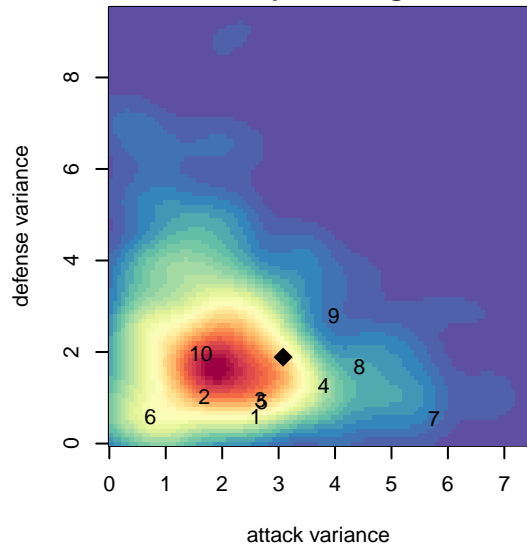

FC Tacoma White G03

FC Tacoma
 Tacoma, WA
 G03 total strength=286
 attack=0.24 defense=0.12
 fall league = PSPL Copa U11
 spr league = Spr PSPL Copa U11

alt names used:
 GU11 Sparta '03
 FC Tacoma G03 White
 NORTAC FC Tacoma G03 White
 NORTAC FC Tacoma G03 White

Venues played:
 2014 KITG GU11 Red
 2014 Tye Cup U11
 2014 PSPL Copa U11
 2014 Spr PSPL Copa U11

**attack and defense variance (black dot)
relative to other teams
and top 10 in region**

**attack and defense rating
relative to others at age
and all opponents in last 13 months**