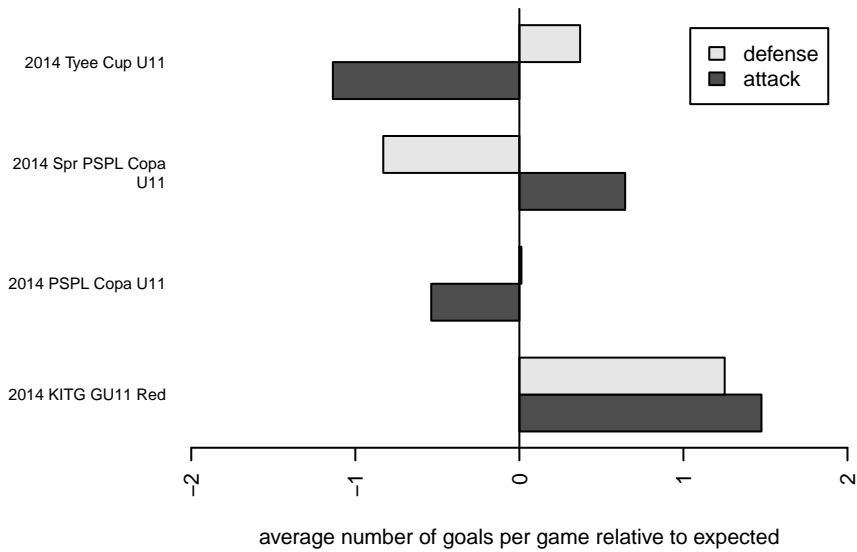

Performance relative to 13 month average